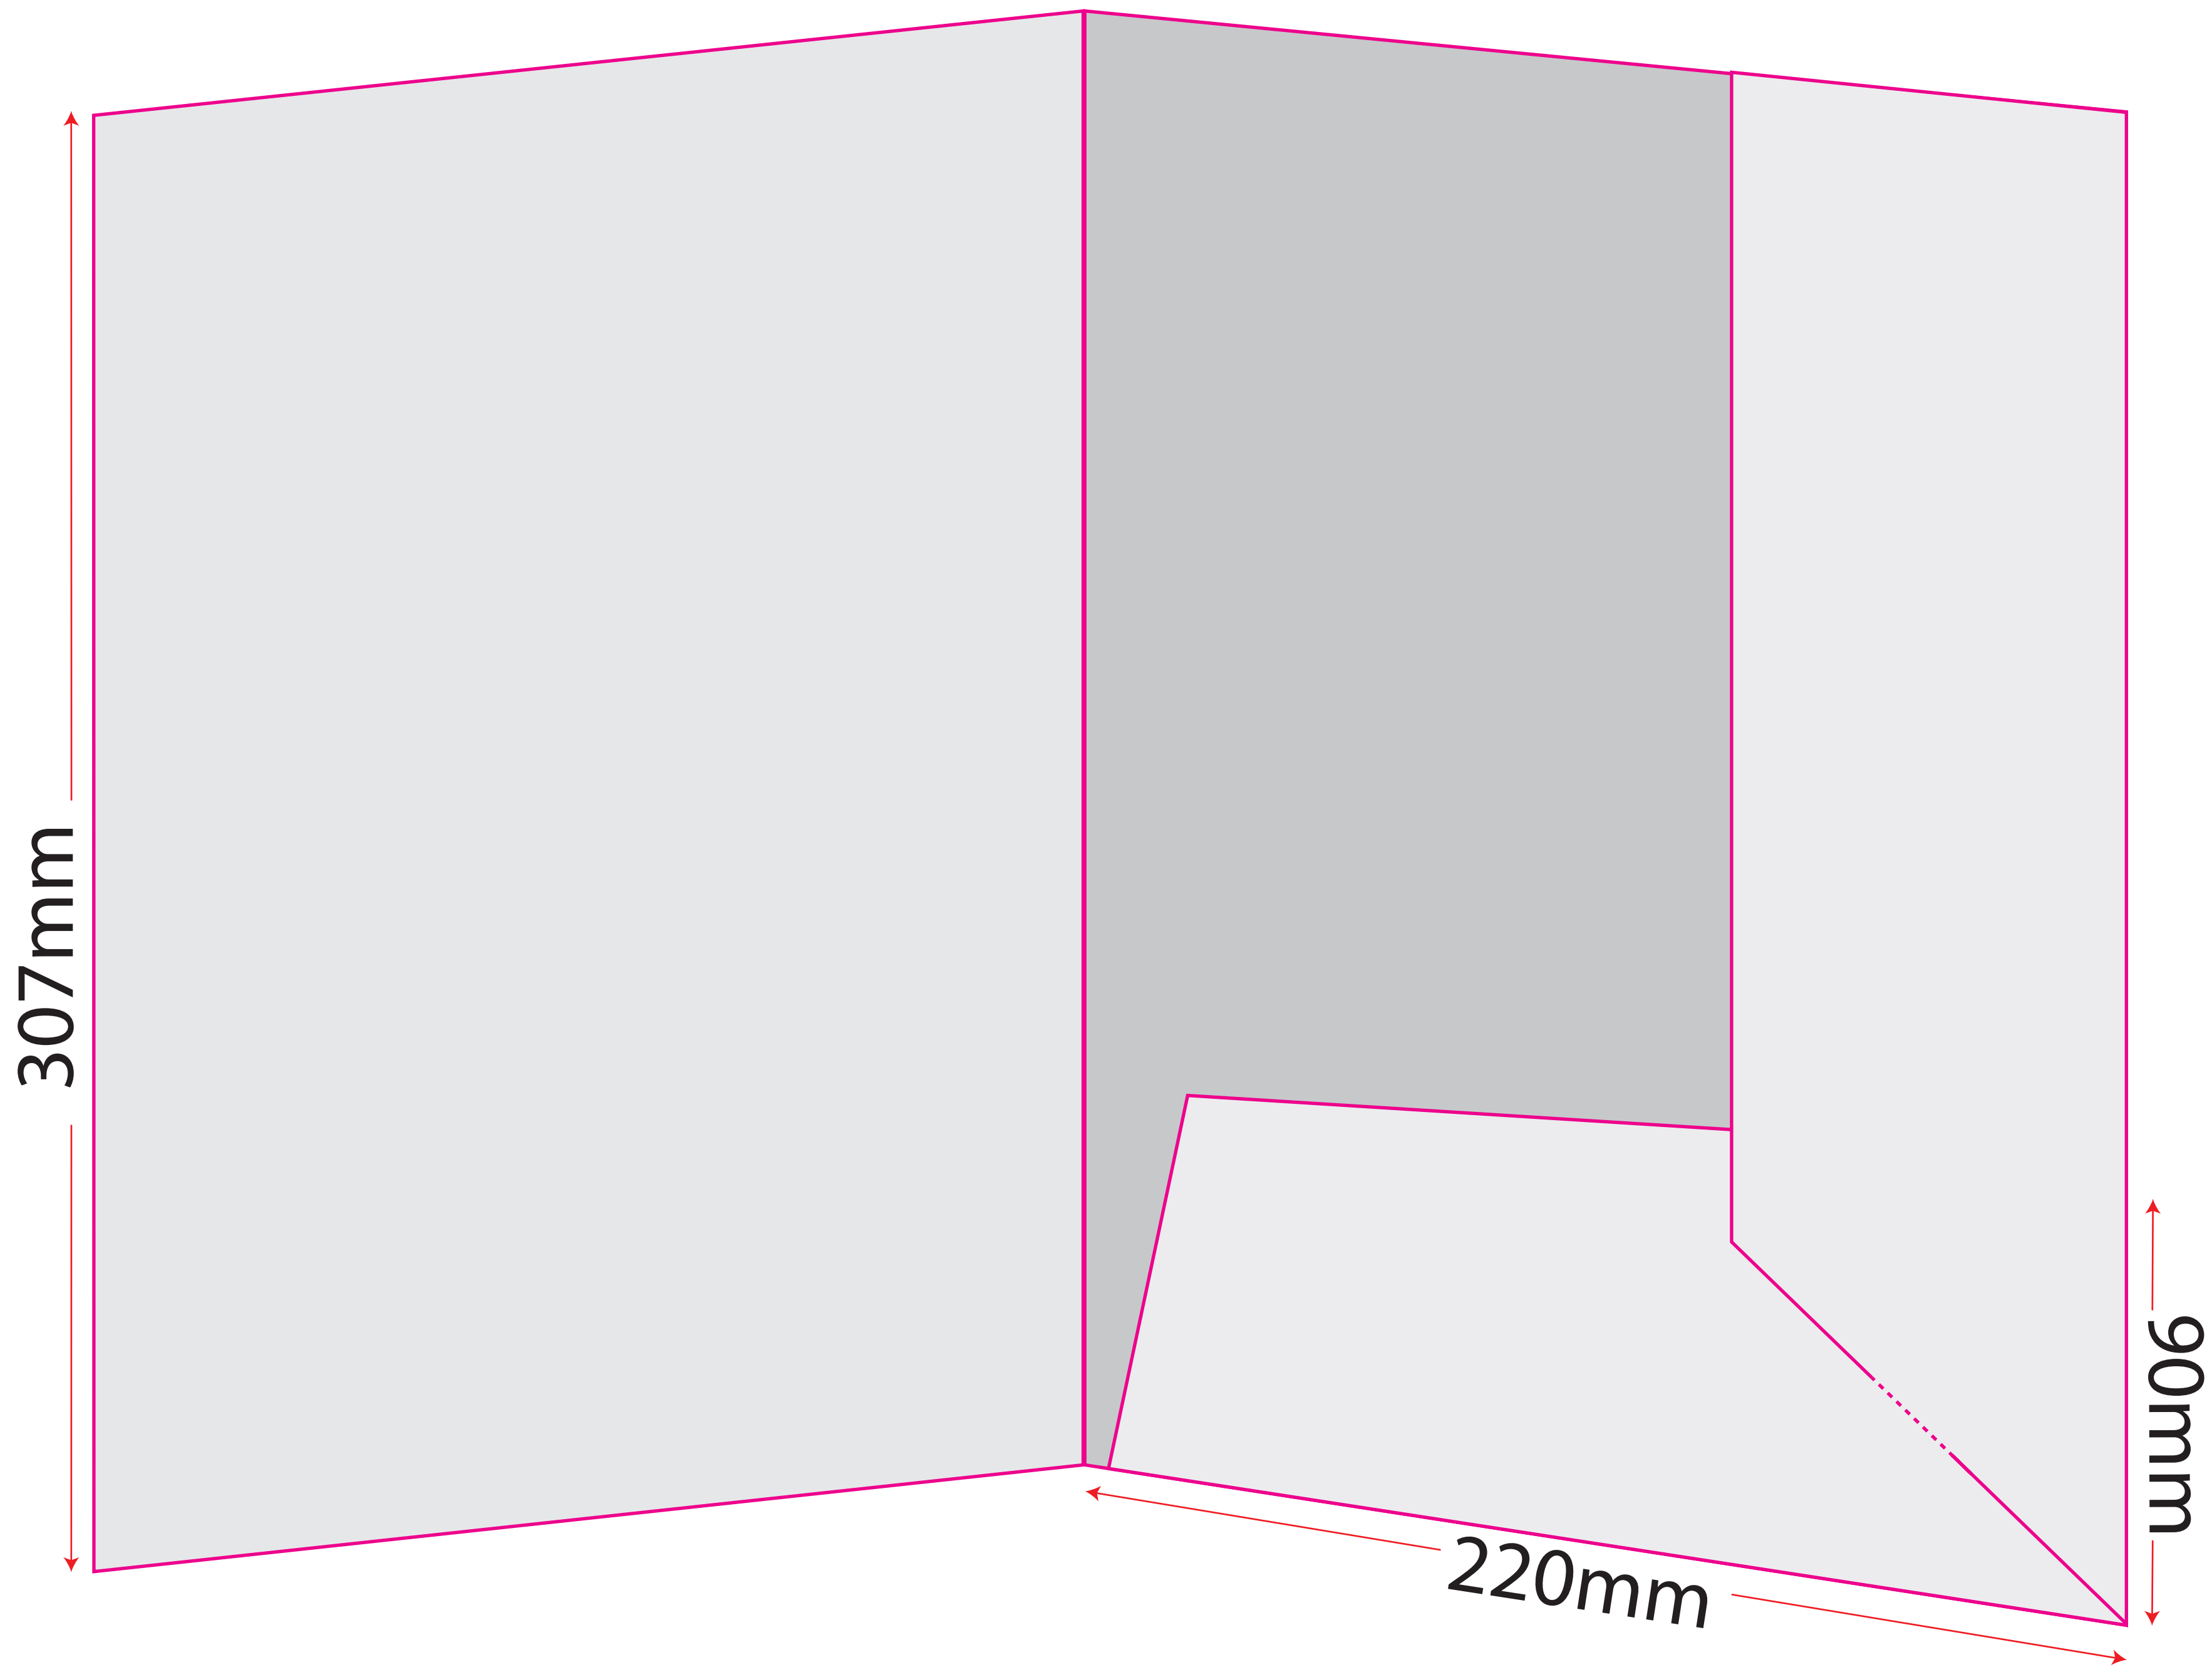

FOLDER C
1x 90mm non capacity interlocking pocket

FOLDER C - A4

1x 90mm non capacity interlocking pocket