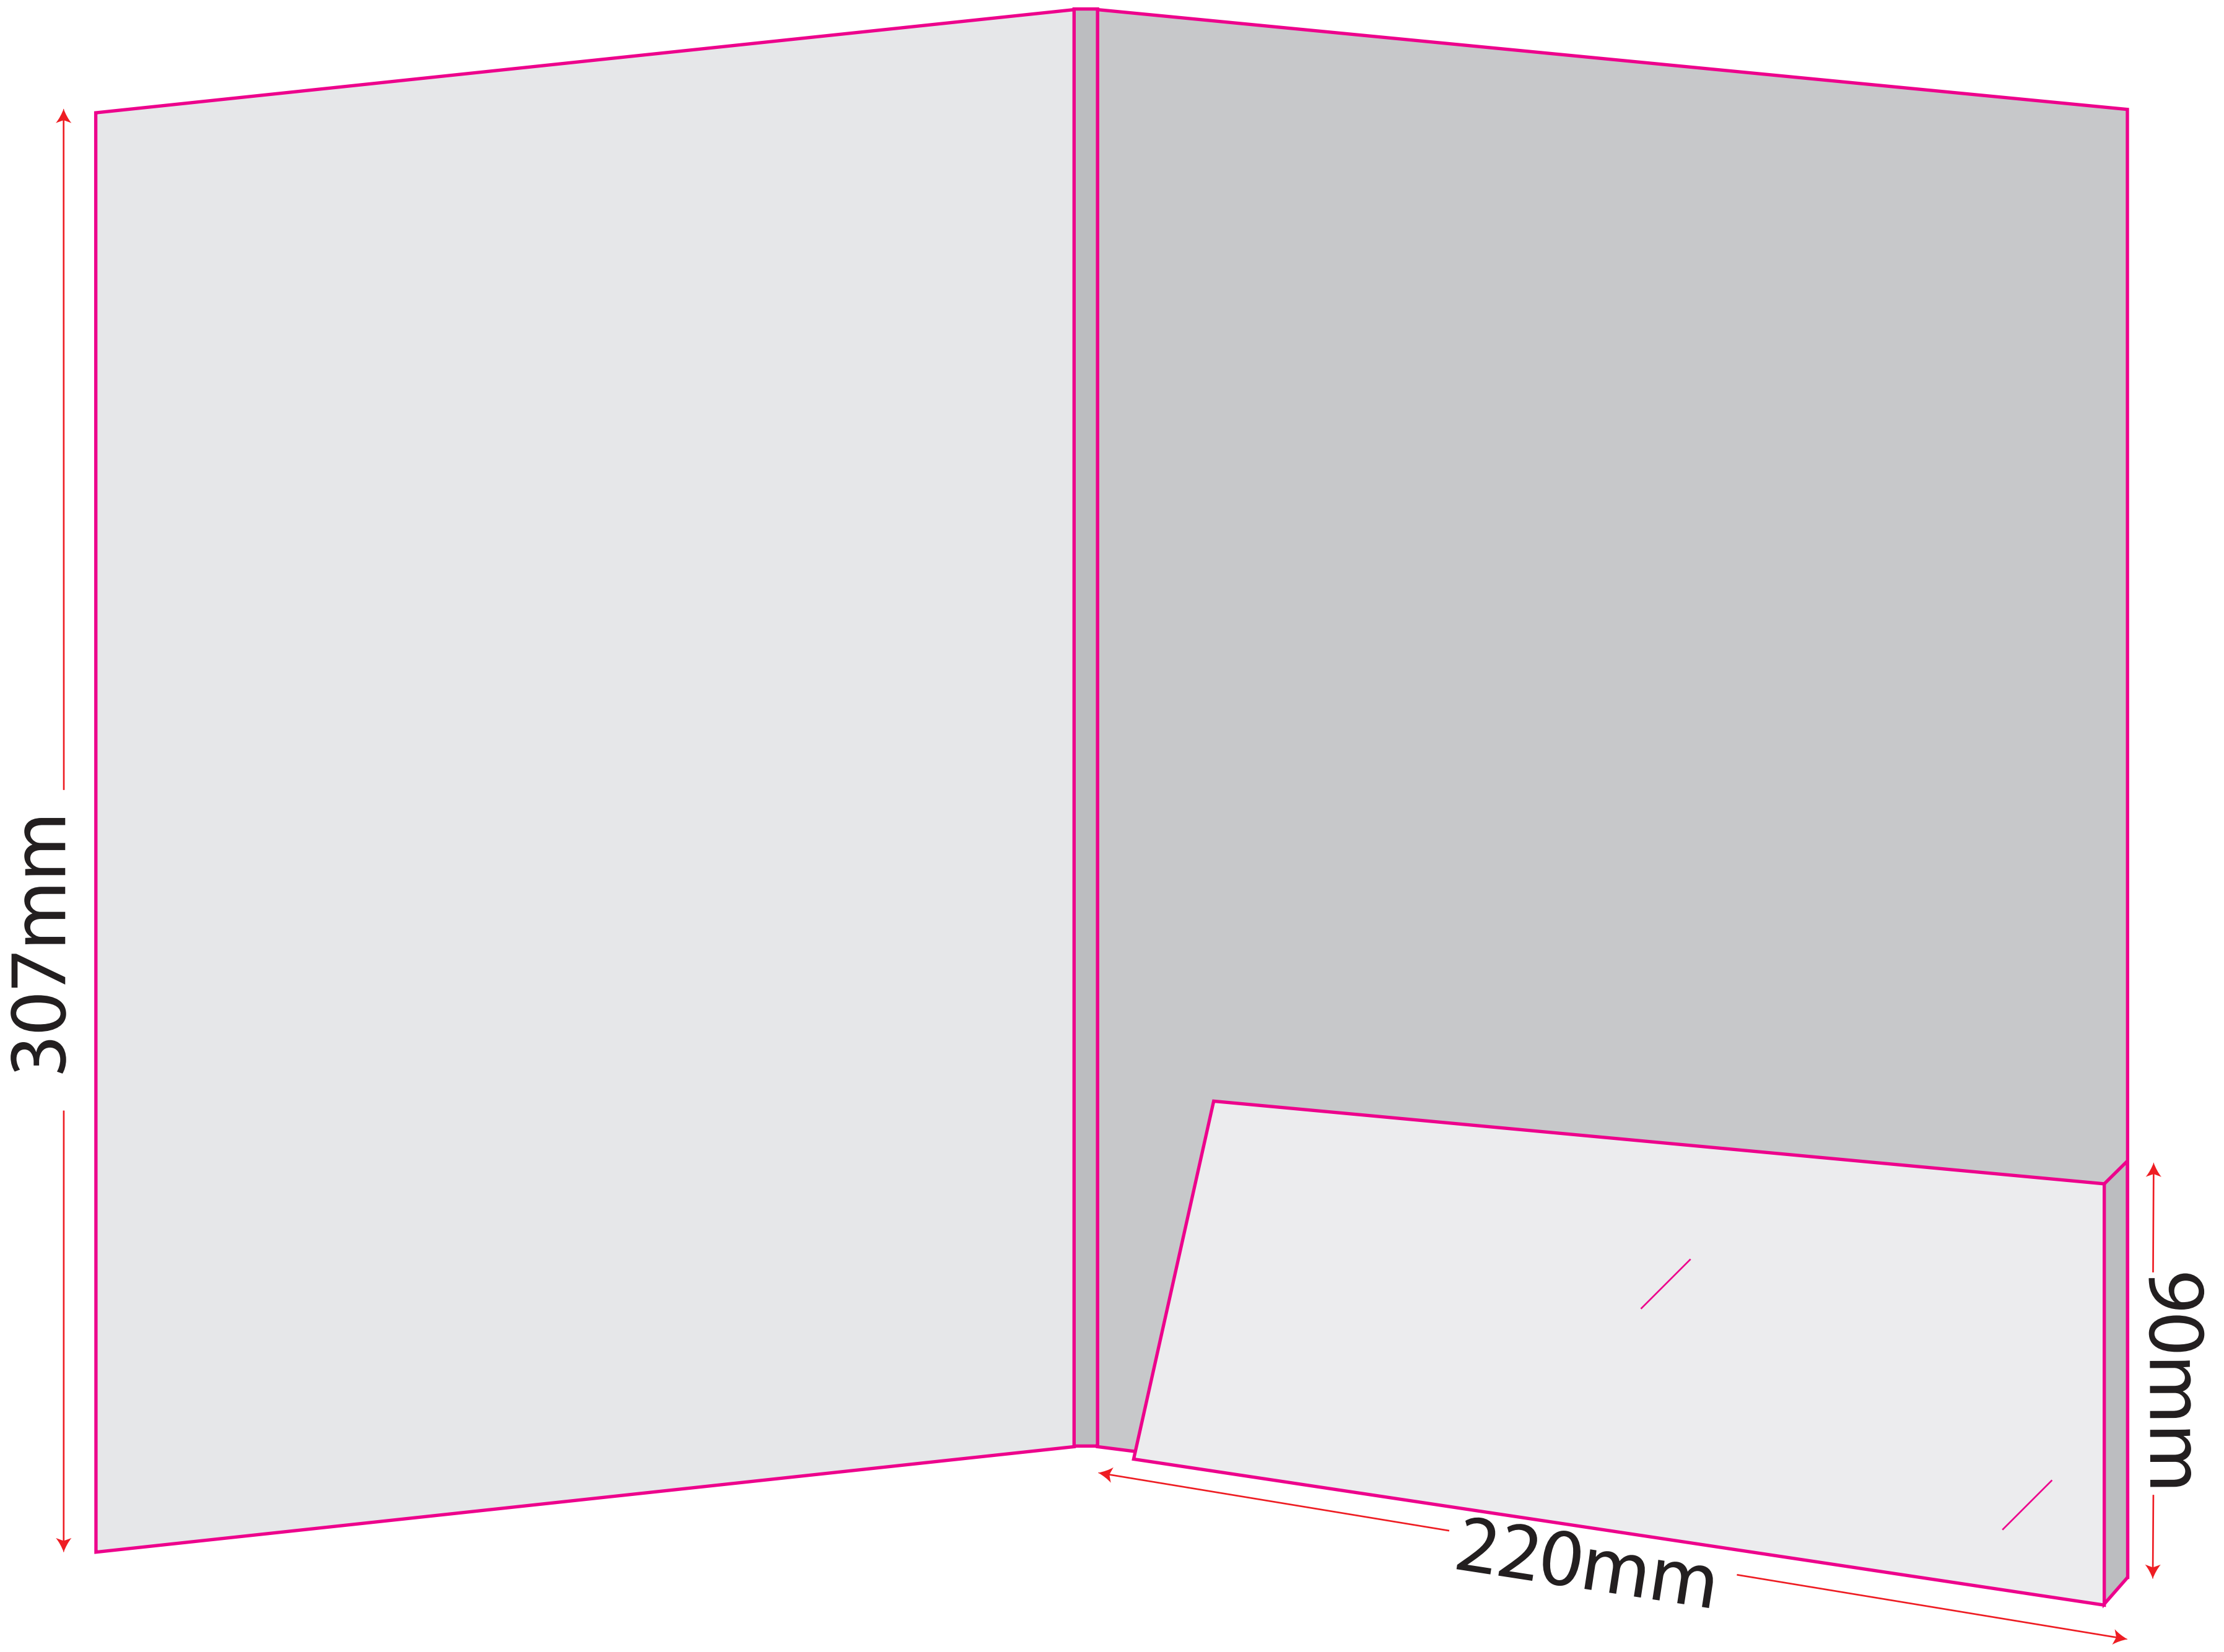

FOLDER E
1x 90mm, 5mm capacity glued pocket

FOLDER E - A4
1x 90mm, 5mm capacity glued pocket